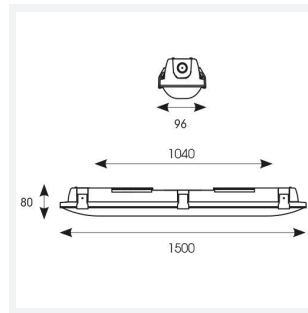

Tornado EVO

Tornado EVO CCT Multi Wattage 1500mm Self-Code: ATORE5/1/SM3

Category	Battens and Weatherproofs
Application	Ancillary, Commercial, Education, Healthcare, Hospitality, Industrial, Retail
Specification	Performance

TECHNICAL INFORMATION	
Light Source	LED
Colour / Finish	Grey
IP Rating	IP65
Class Protection	1
Internal / External	Internal / External
Surface / Recessed / Suspended	Ceiling, Suspended
Lumen Depreciation	L80 72,000h
Warranty (Years)	5
CE Mark	Yes
Height	80 mm