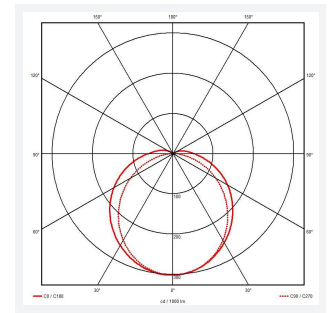

Tornado EVO

Tornado EVO CCT Multi Wattage 1500mm Self-Code: ATORE5/1/SM3

Category	Battens and Weatherproofs
Application	Ancillary, Commercial, Education, Healthcare, Hospitality, Industrial, Retail
Specification	Performance

GENERAL INFORMATION	
Wattage	30W/60W
Lumens Delivered	4700lm - 9300lm (4000K)
Lm/W	160lm/W (4000K)
Beam Angle	120
CRI	80
CCT	4000/5000/6500K
Input	220/240V
Operating Temp	0°C - 40°C
SDCM	6
Energy efficiency class	D

TECHNICAL INFORMATION	
Light Source	LED
Colour / Finish	Grey
IP Rating	IP65
Class Protection	1
Internal / External	Internal / External
Surface / Recessed / Suspended	Ceiling, Suspended
Lumen Depreciation	L80 72,000h
Warranty (Years)	5
CE Mark	Yes
Height	80 mm